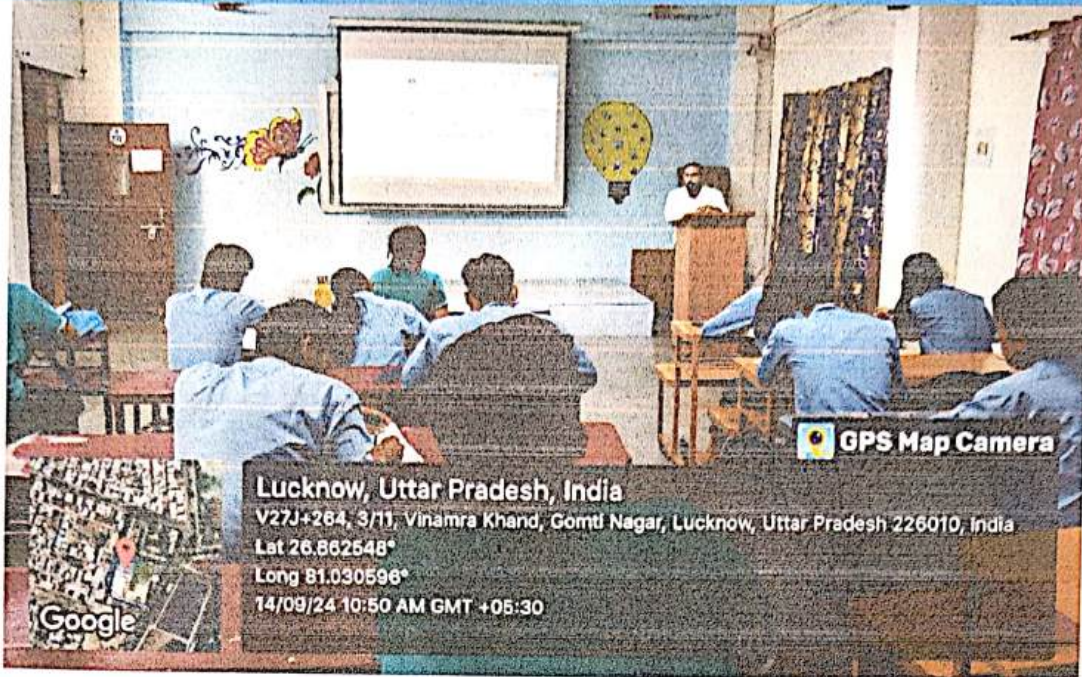

LUCKNOW PUBLIC COLLEGE OF PROFESSIONAL STUDIES

ROOM NO A-306 (BLOCK A)