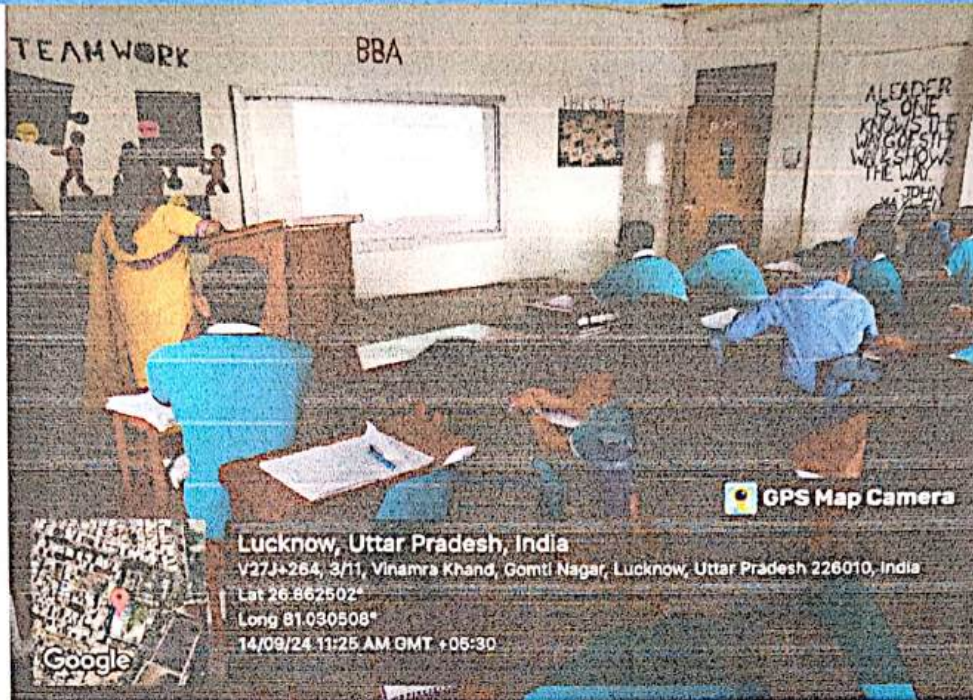

LUCKNOW PUBLIC COLLEGE OF PROFESSIONAL STUDIES

ROOM NO A-304 (BLOCK A)