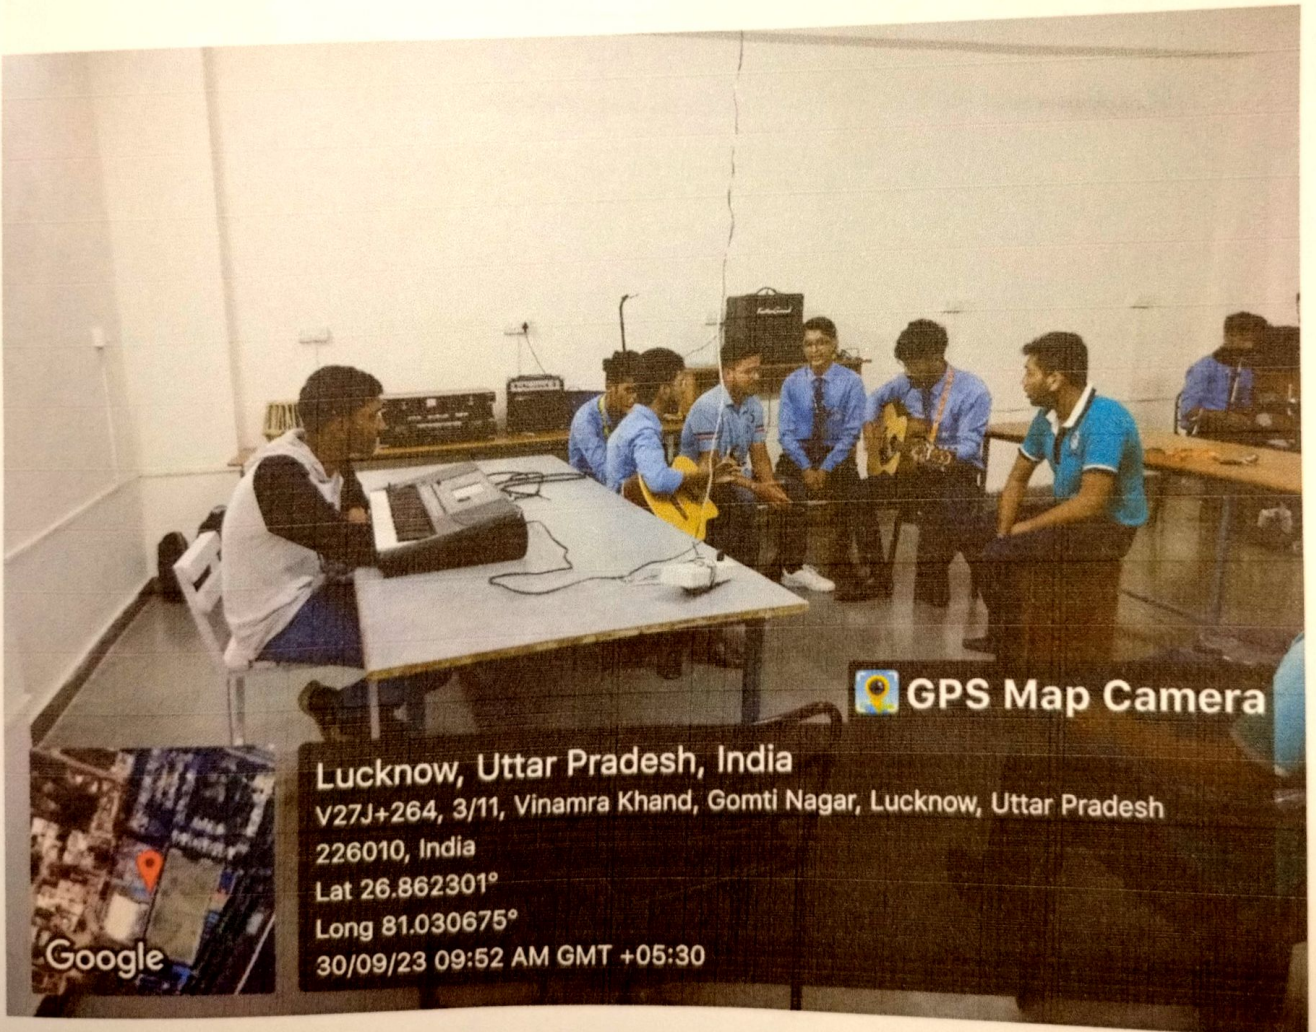

Lucknow, Uttar Pradesh, India

V27J+264, 3/11, Vinamra Khand, Gomti Nagar, Lucknow, Uttar Pradesh
226010, India

Lat 26.862301°

Long 81.030675°

30/09/23 09:52 AM GMT +05:30