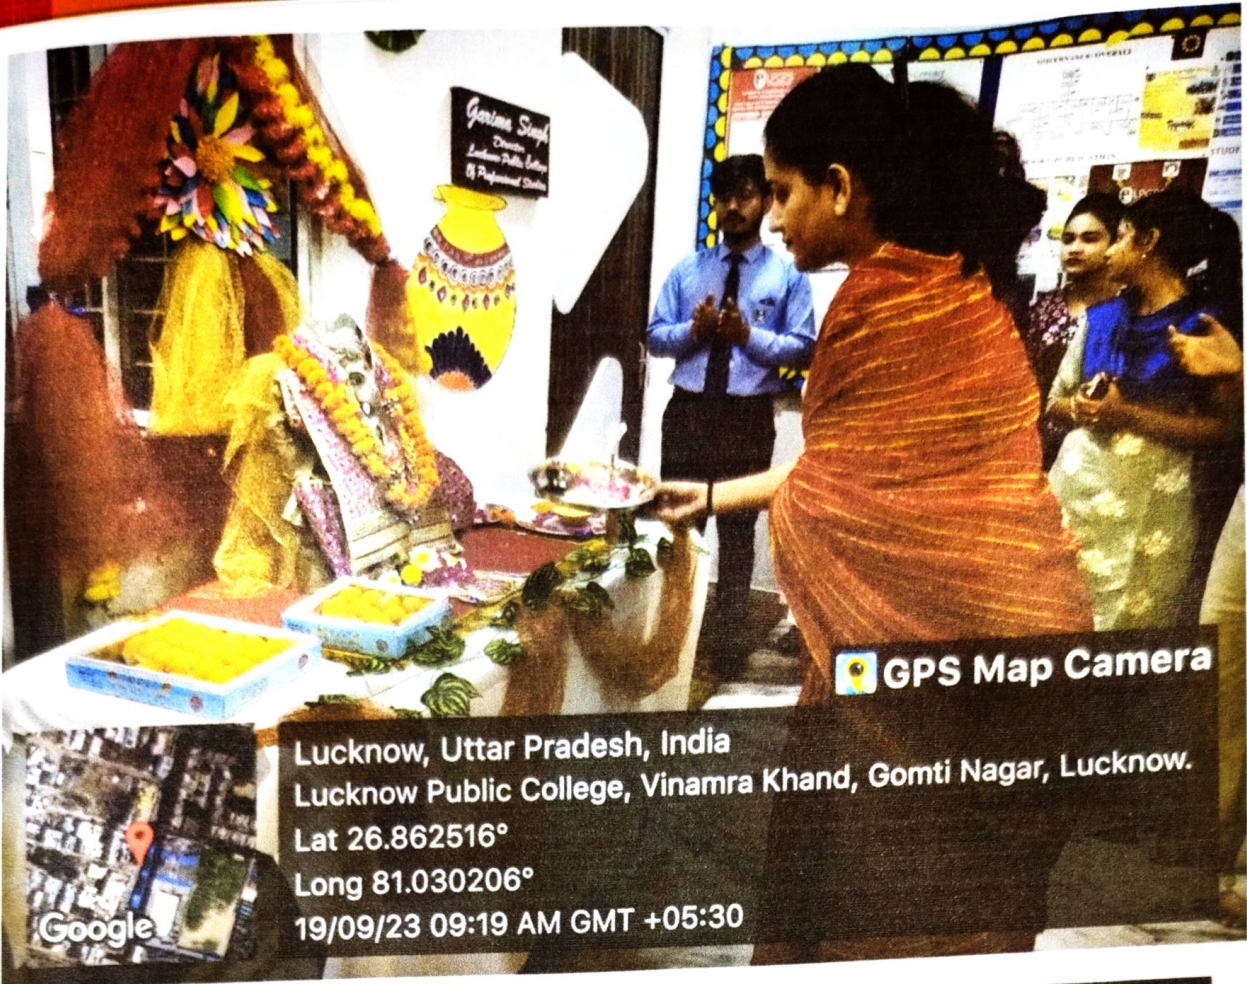

Lucknow, Uttar Pradesh, India
Lucknow Public College, Vinamra Khand, Gomti Nagar, Lucknow.
Lat 26.862516°
Long 81.030206°
19/09/23 09:19 AM GMT +05:30

Google