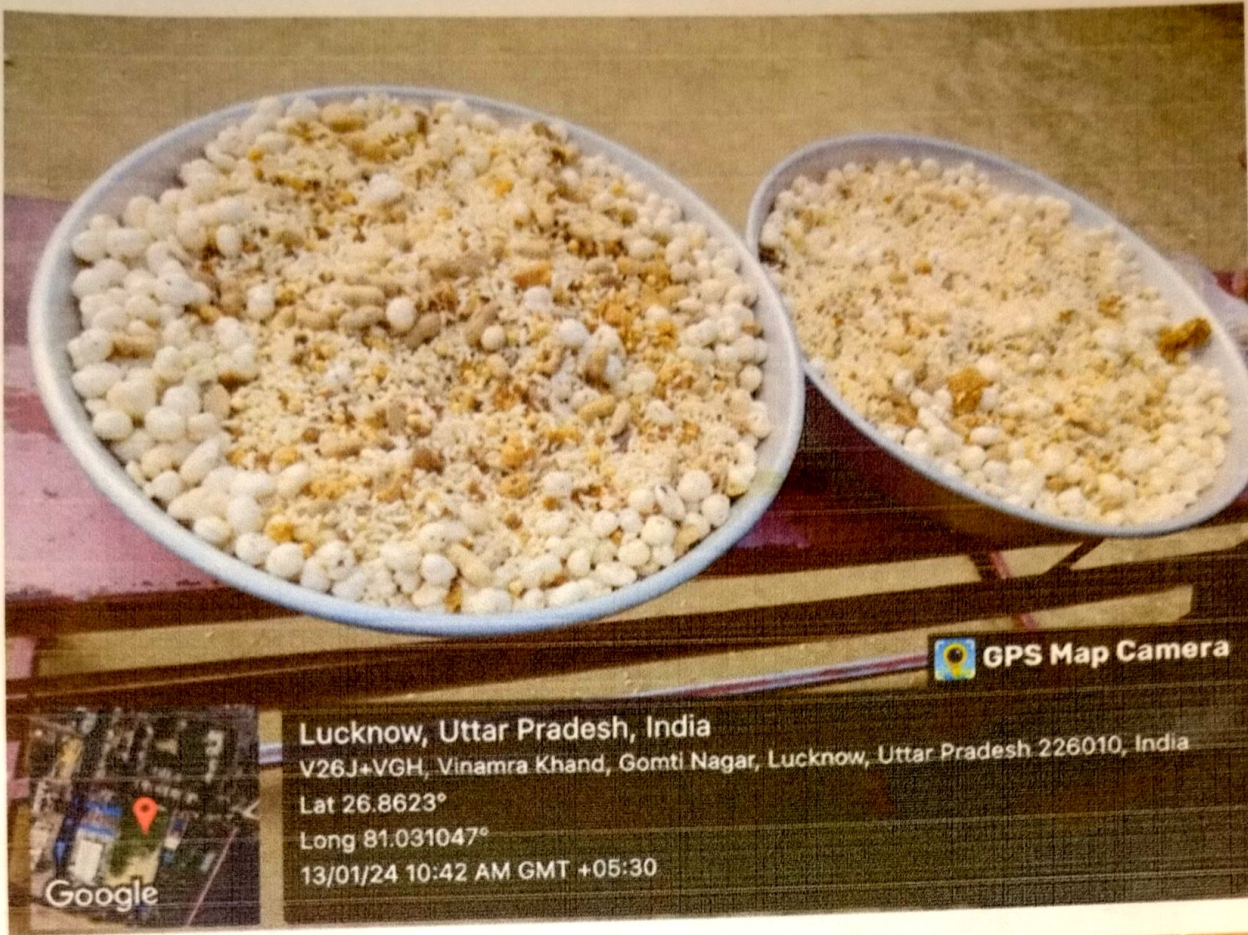

GPS Map Camera